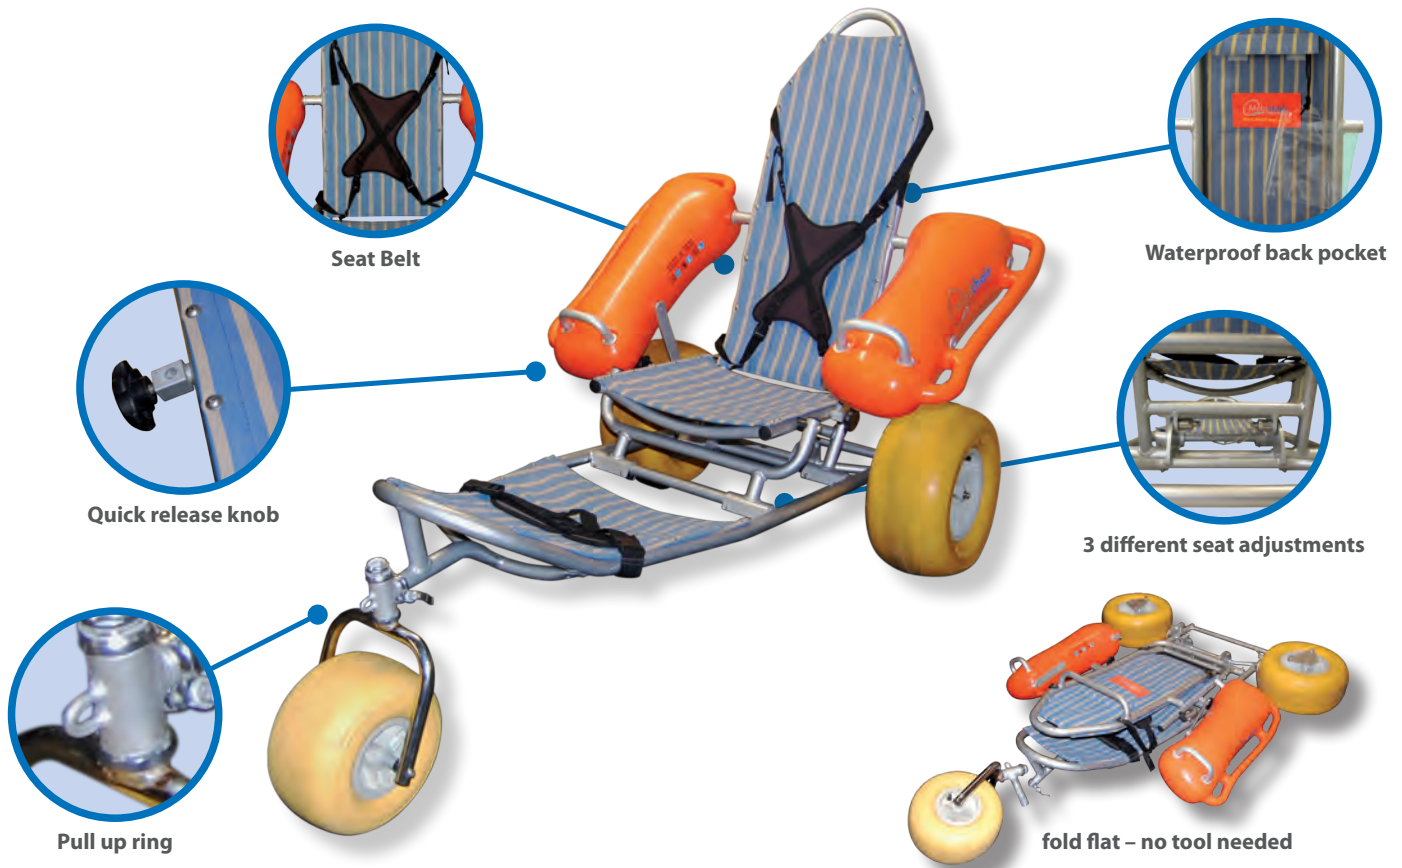

FLOATING BEACH WHEELCHAIR

The Mobi-Chair® is a high quality, amphibious rolling beach chair that provides a seamless transition from boardwalk-to beach-to water.

The Mobi-Chair® was designed with everyone in mind. Wheelchair users, people with special needs, or even children can benefit from the convenience, portability and comfort of the Mobi-Chair®. Mobi-Chair® is the ultimate partner for leisure time and entertainment. The aluminum frame and stainless steel parts are corrosion free from salt water and the floatational wheels and armrests provide an unprecedented experience due to their stable buoyant design. The Mobi-Chair® is suitable for use at the beach and in swimming pools.

Maneuverability

Mobi-Chair® provides a comfortable ride. The rubber pneumatic tires absorb the shock and discomfort caused by rugged terrain, and it provides easy mobility through sand and other rough surfaces.

Floatability

The armrests and wheels are comprised of floatation materials that enable balance while bathing in the water. The integrated handles on the armrests provide added stability while enjoying the ride on land or in the water.

Convenient Transport

Transportation and storage is convenient. Mobi-Chair® is quickly assembled or disassembled by operating the quick release pins and joints without tools. It can easily fit into any vehicle.